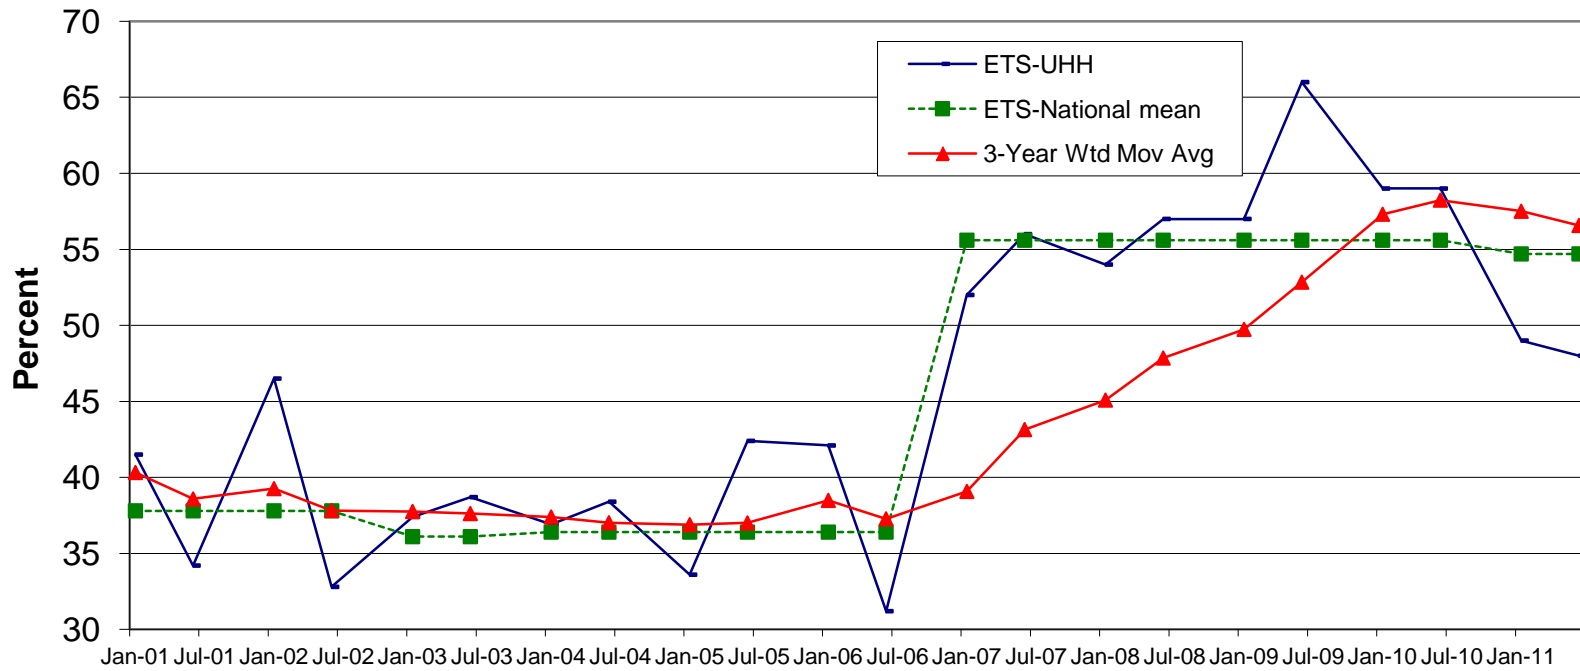

Finance

University of Hawaii at Hilo, College of Business & Economics