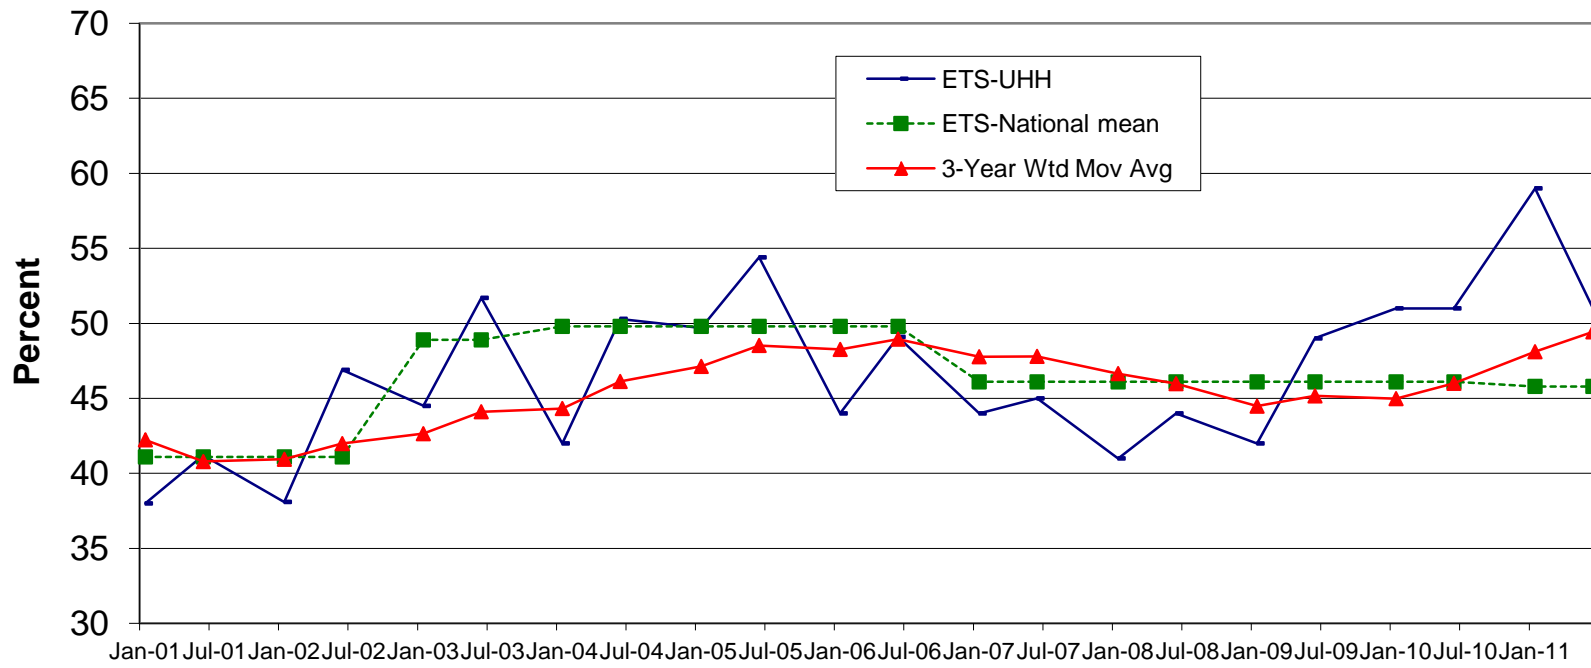

Legal & Social

University of Hawaii at Hilo, College of Business & Economics