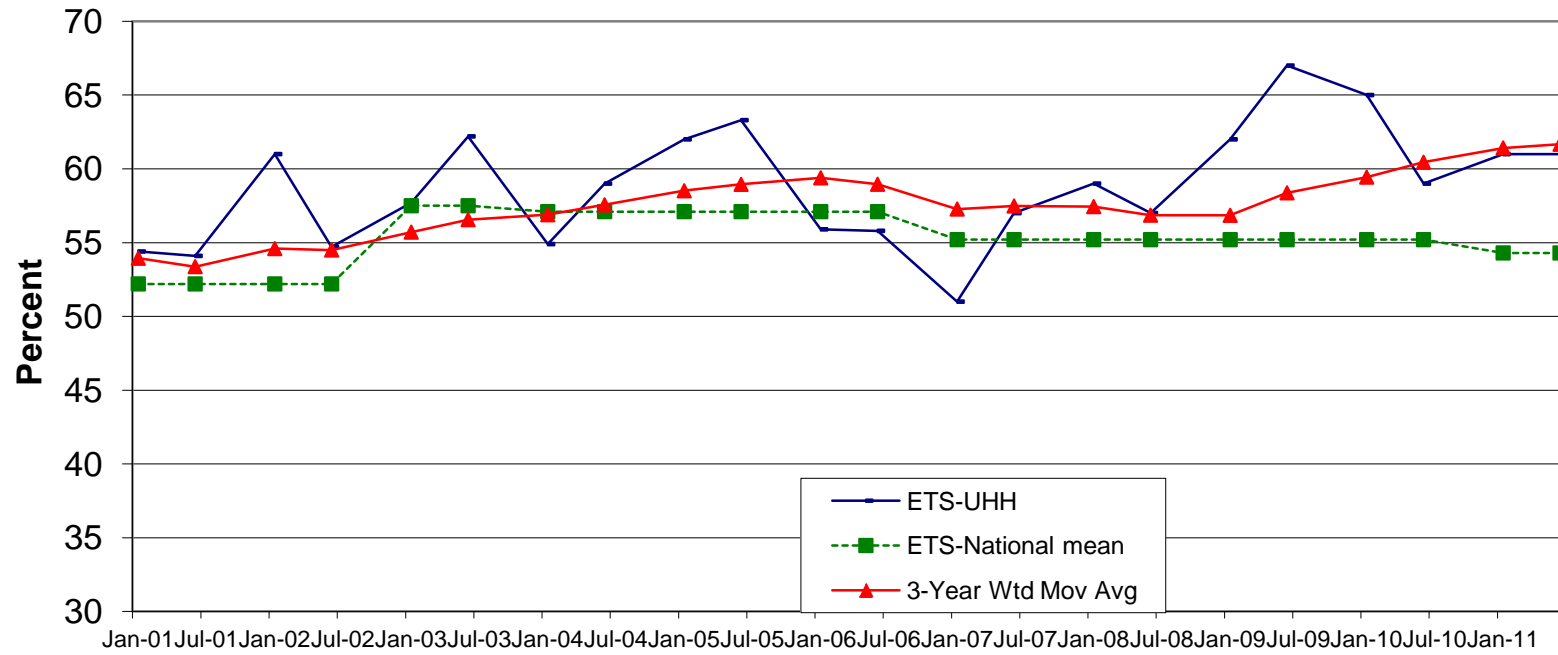

Management

University of Hawaii at Hilo, College of Business & Economics