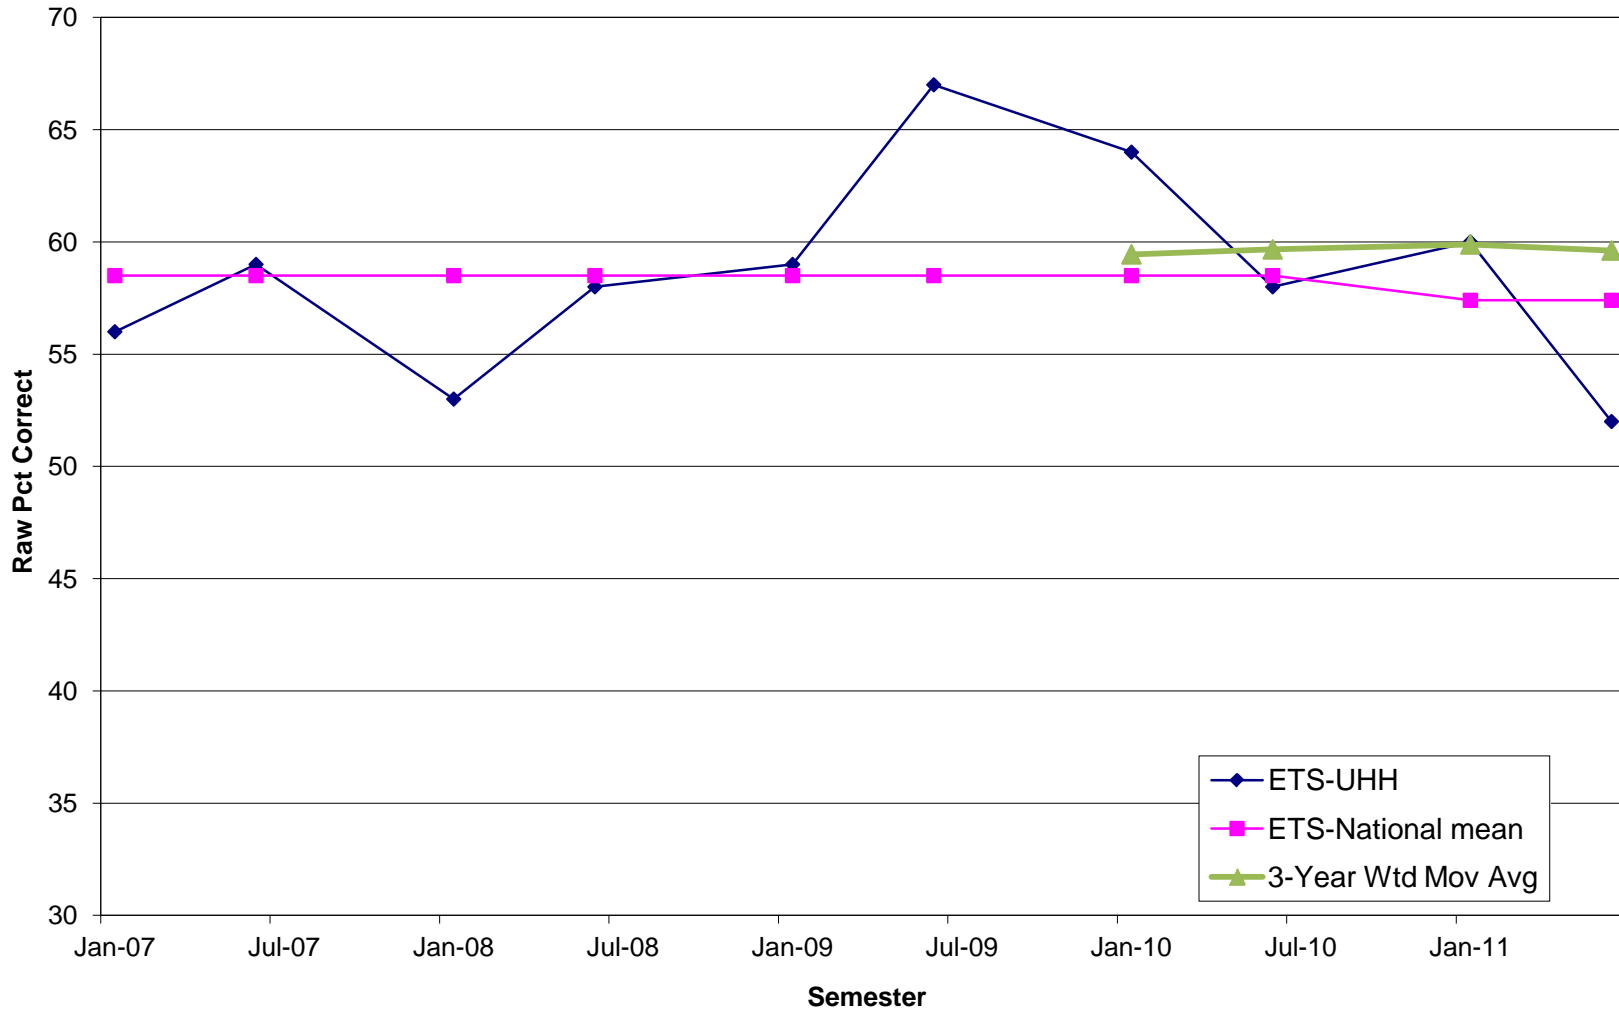

MIS
University of Hawaii at Hilo, College of Business & Economics