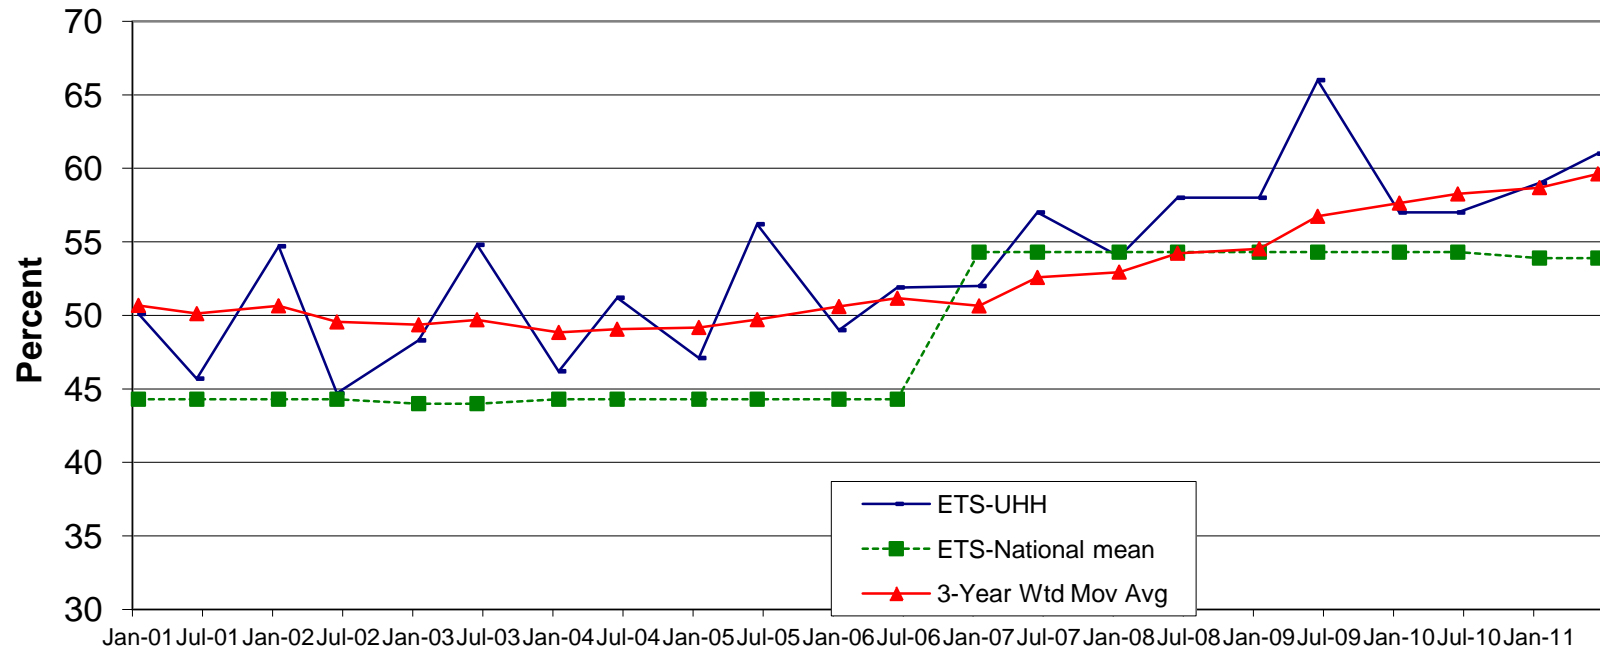

International

University of Hawaii at Hilo, College of Business and Economics