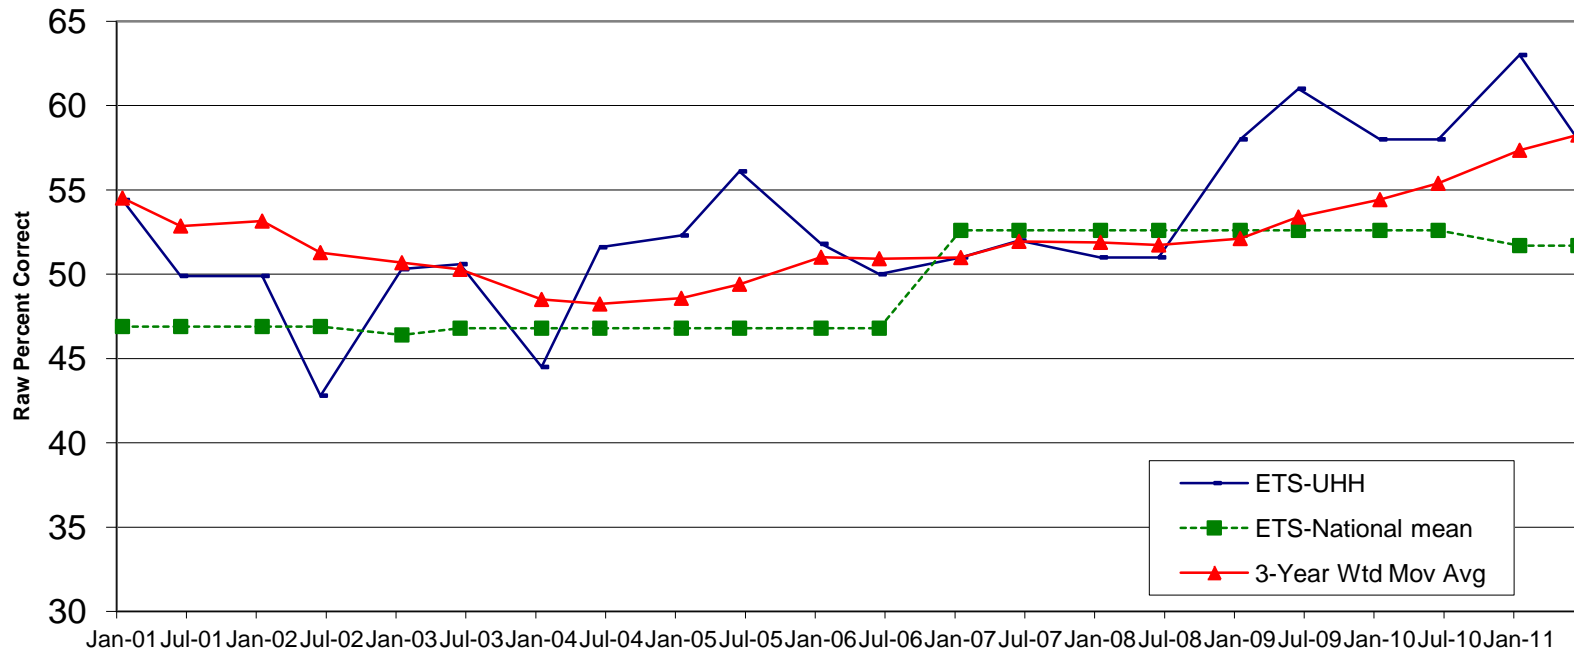

Quantitative Business Analysis

University of Hawaii at Hilo, College of Business & Economics