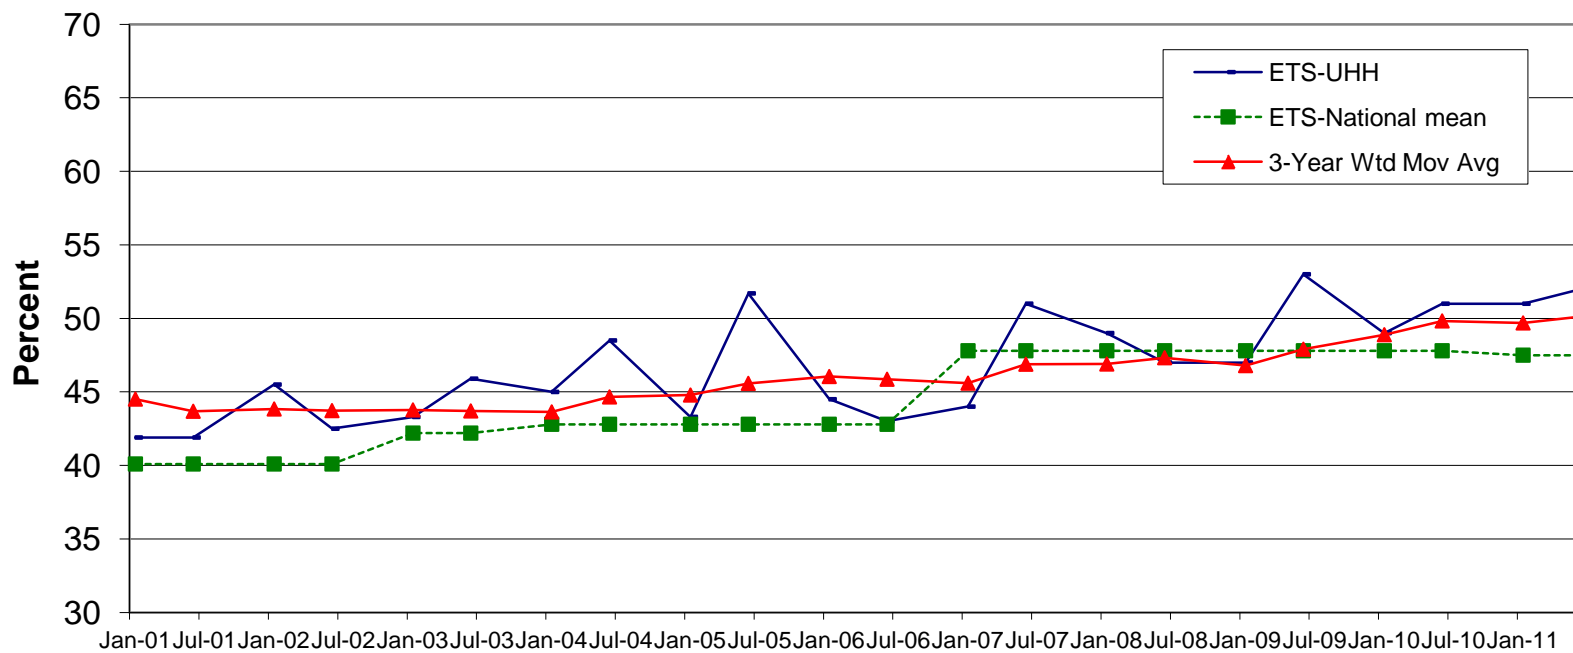

ETS MFT Overall Score
University of Hawaii at Hilo, College of Business and Economics

Accounting

University of Hawaii at Hilo, College of Business and Economics

Economics

University of Hawaii at Hilo, College of Business & Economics