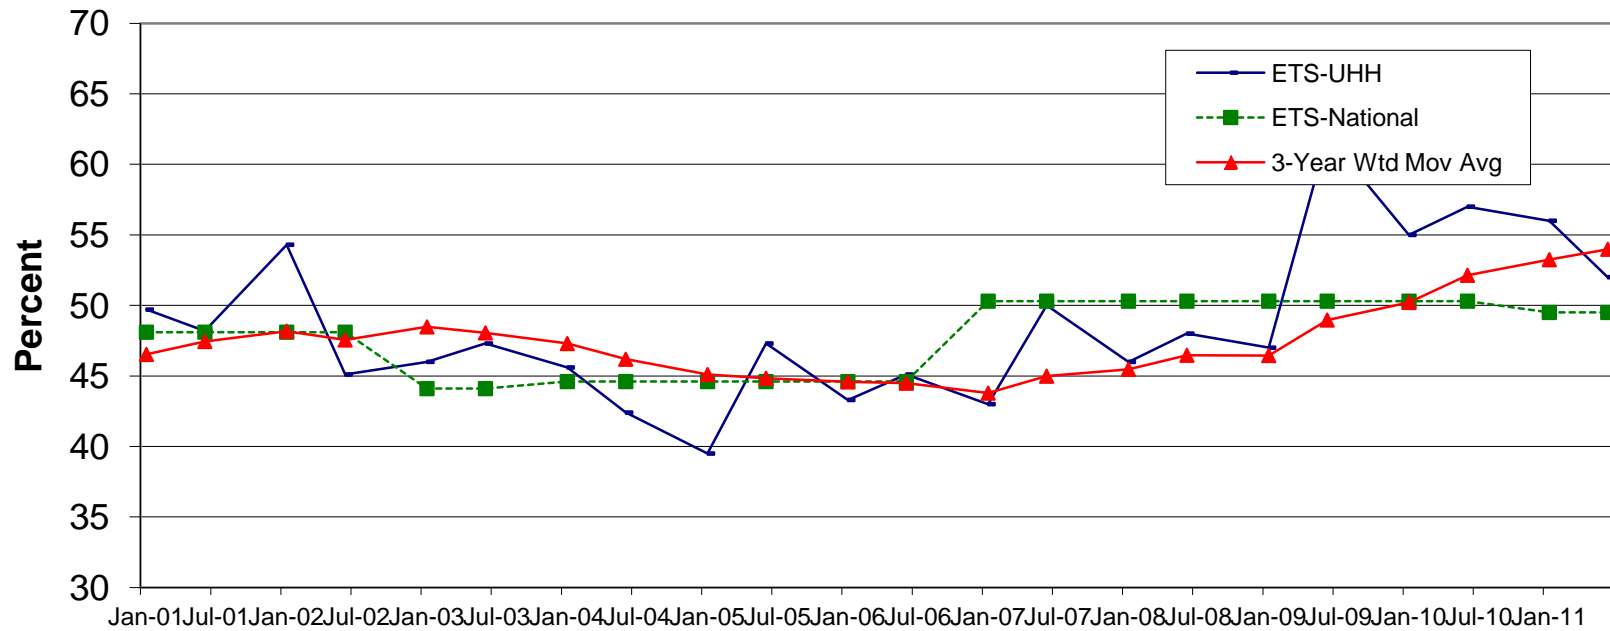

ETS MFT Overall Score
University of Hawaii at Hilo, College of Business and Economics

Accounting

University of Hawaii at Hilo, College of Business and Economics

Economics

University of Hawaii at Hilo, College of Business & Economics