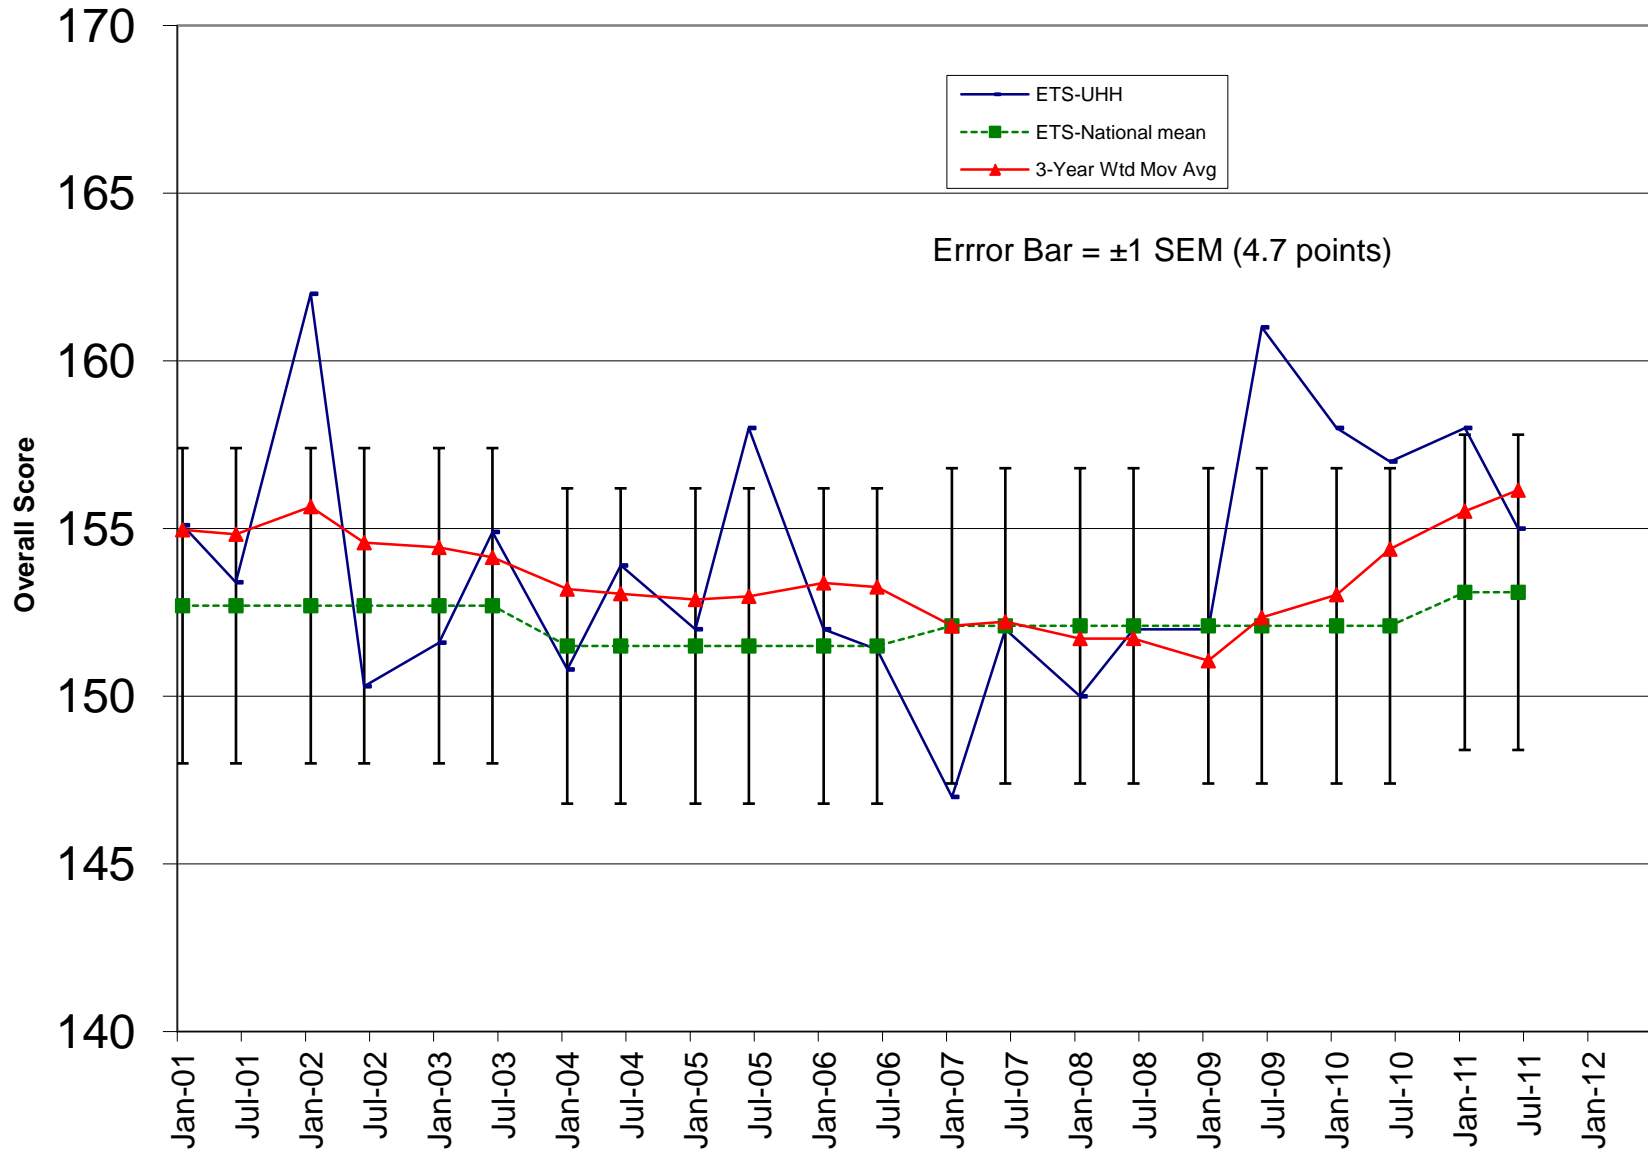

ETS MFT Overall Score
University of Hawaii at Hilo, College of Business and Economics

Accounting

University of Hawaii at Hilo, College of Business and Economics

Economics

University of Hawaii at Hilo, College of Business & Economics